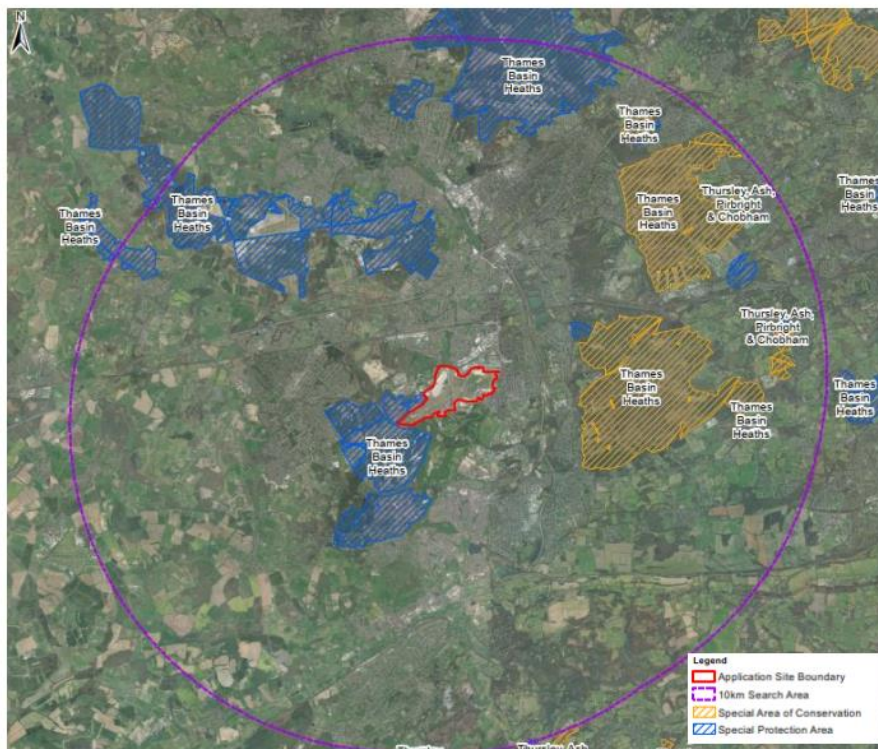

## Location Plan

## Site layout

## Noise contours

Annual day noise contour compared with Indicative budget

Summer Non-weekday noise contour compared with Indicative budget

## Biodiversity map

Internationally designated sites within 10km of the site.